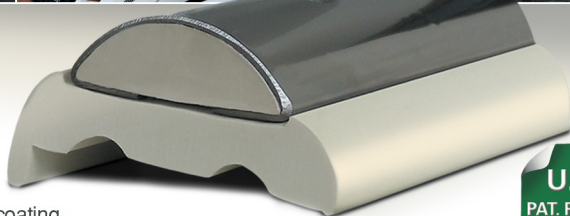

# sphæra

A shockproof core in an exclusive coating.

**More than a standard profile.**

U.S.  
PAT. PEND.

**Ultralight**  
increases boat performances

**Ultraresistant**  
like extruded stainless steel profiles

see how to fit:  
[www.youtube.com/tessilmare](http://www.youtube.com/tessilmare)

Place the pvc base  
on the boat.

Bend bow and stern  
directly on the boat

Secure together pre-drilled steel bars  
with the base. Joint the gaps with caps.